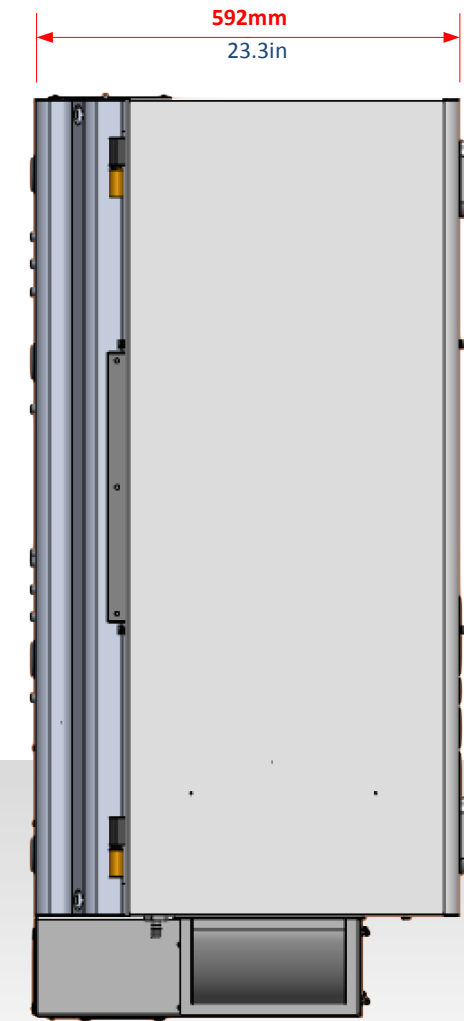

Armarac® Modula Cut Sheets

MX-800-N4X (with -EXH Exhaust Manifold option fitted)

Armarac[®] Modula Cut Sheets

MX-800-N4X (with -EXH Exhaust Manifold option fitted)

Top View

Perspective Views