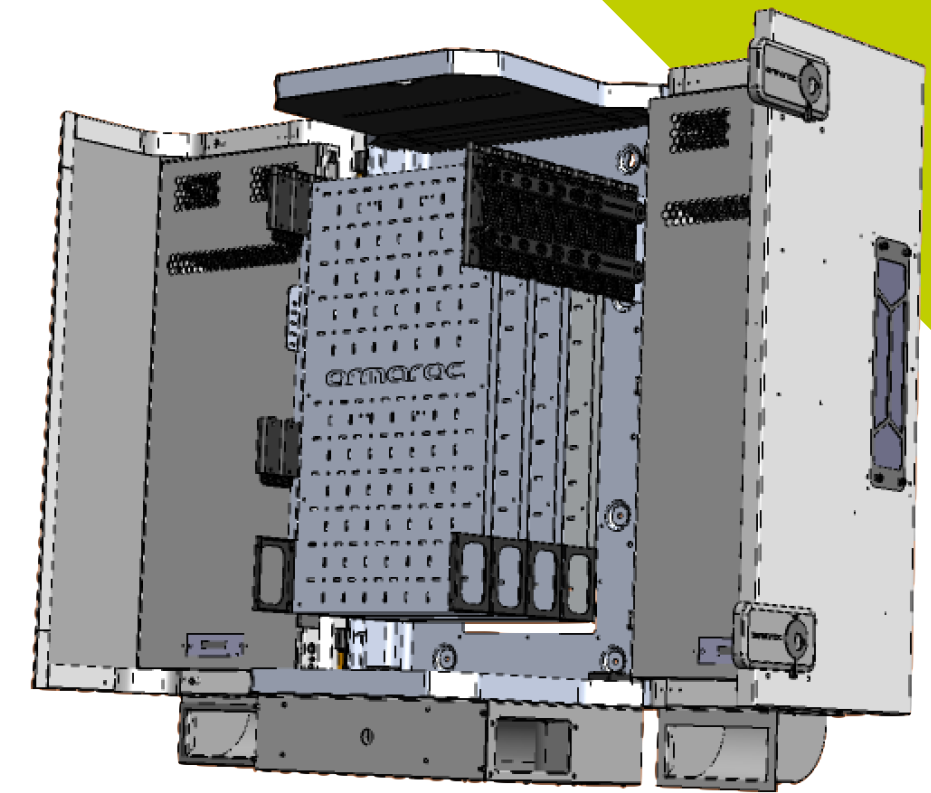

Armarac® Modula Cut Sheets

MX-800-N4X (with -EXH Exhaust Manifold option fitted)

Armarac[®] Modula Cut Sheets

MX-800-N4X (with -EXH Exhaust Manifold option fitted)

Top View

Perspective Views