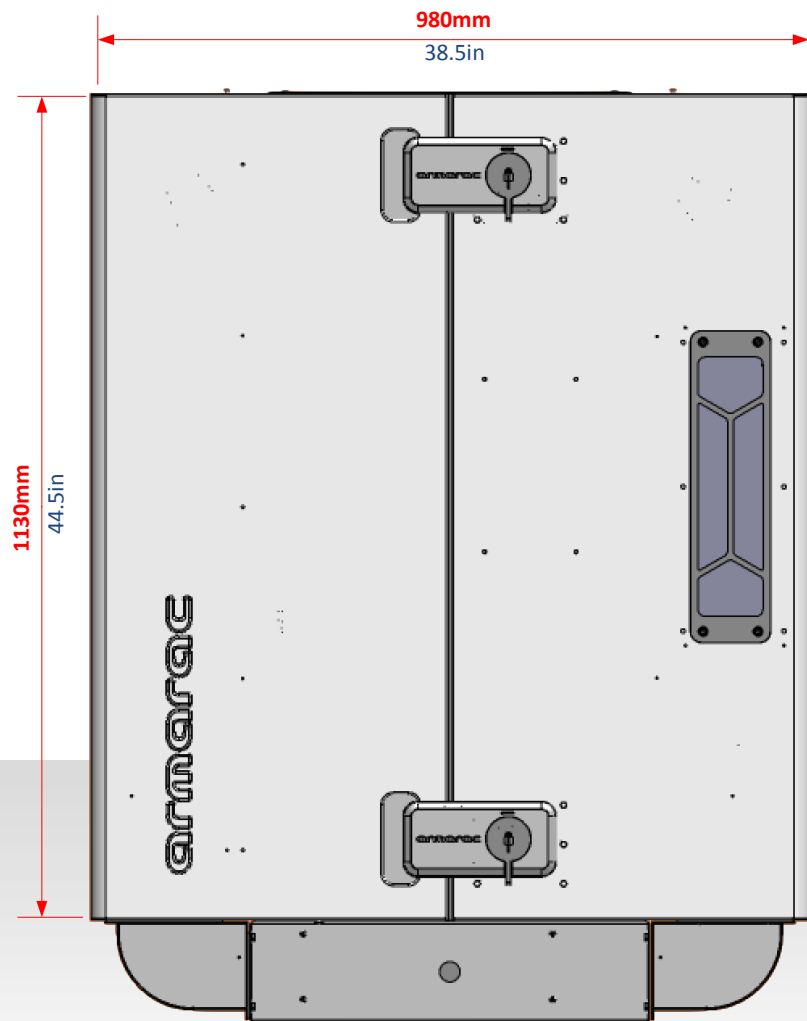

Armarac® Modula Cut Sheets

MX-800-N4X (with -EXH Exhaust Manifold option fitted)

Armarac[®] Modula Cut Sheets

MX-800-N4X (with -EXH Exhaust Manifold option fitted)

Top View

Perspective Views