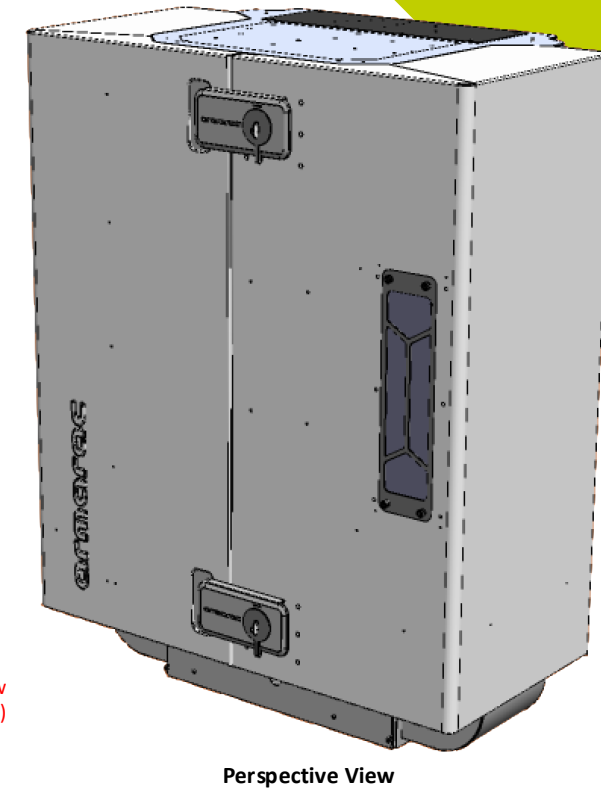

Armarac® Modula Cut Sheets

MX-800-N4X (with -EXH Exhaust Manifold option fitted)

Armarac[®] Modula Cut Sheets

MX-800-N4X (with -EXH Exhaust Manifold option fitted)

Top View

Perspective Views