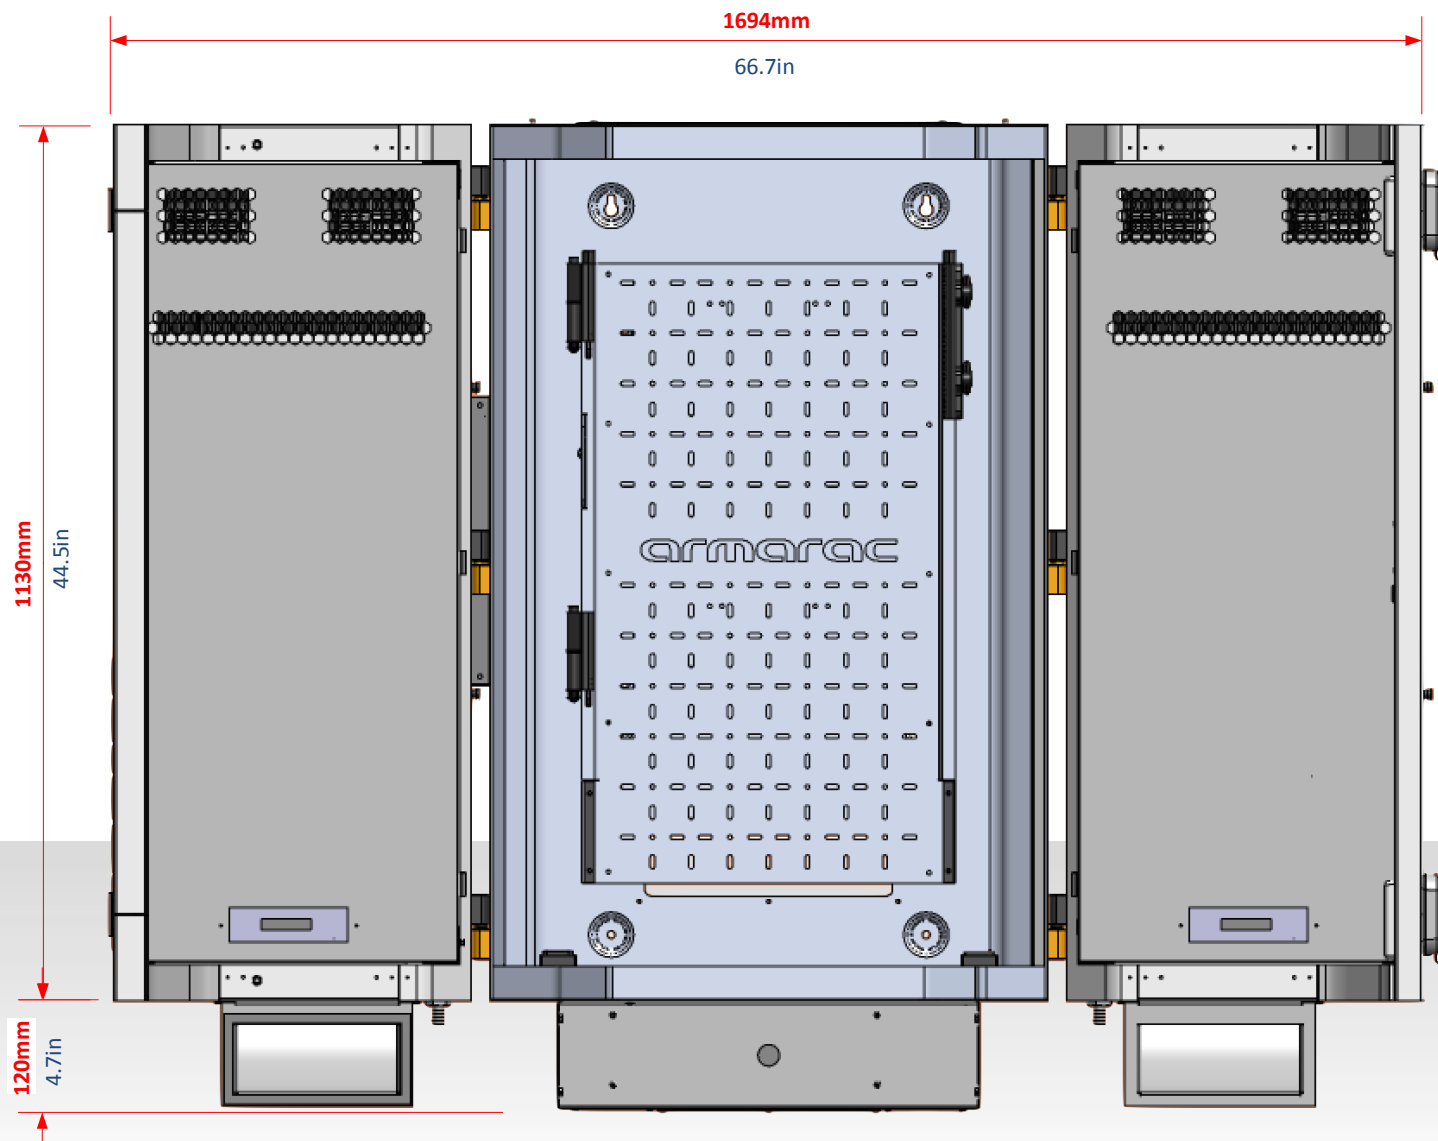

Armarac® Modula Cut Sheets

MX-800-N4X (with -EXH Exhaust Manifold option fitted)

Armarac[®] Modula Cut Sheets

MX-800-N4X (with -EXH Exhaust Manifold option fitted)

Top View

Perspective Views