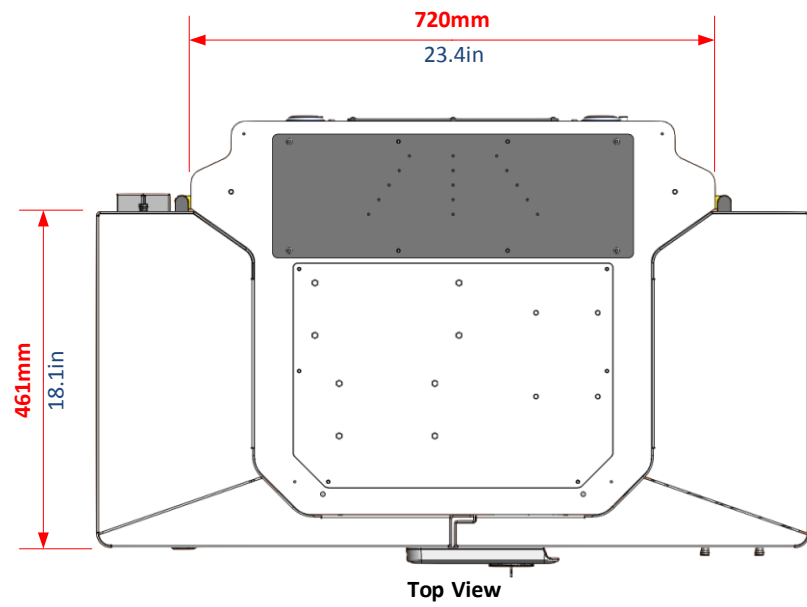

Armarac® Modula Cut Sheets

MX-800-N4X (with -EXH Exhaust Manifold option fitted)

Armarac[®] Modula Cut Sheets

MX-800-N4X (with -EXH Exhaust Manifold option fitted)

Top View

Perspective Views