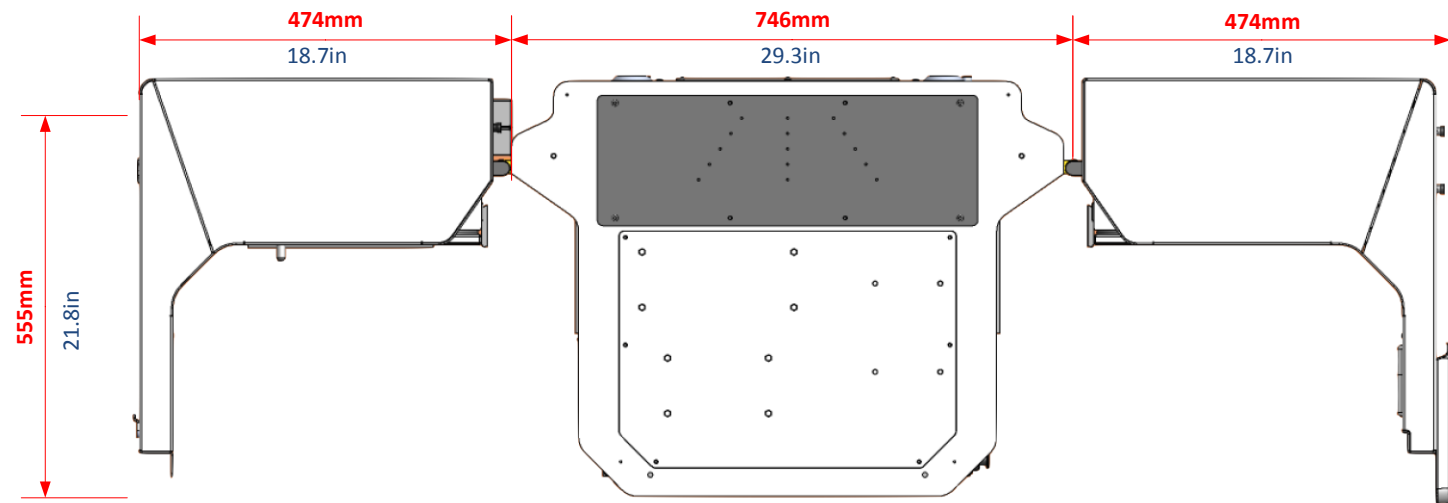

Armarac® Modula Cut Sheets

MX-800-N4X (with -EXH Exhaust Manifold option fitted)

Armarac[®] Modula Cut Sheets

MX-800-N4X (with -EXH Exhaust Manifold option fitted)

Top View

Perspective Views