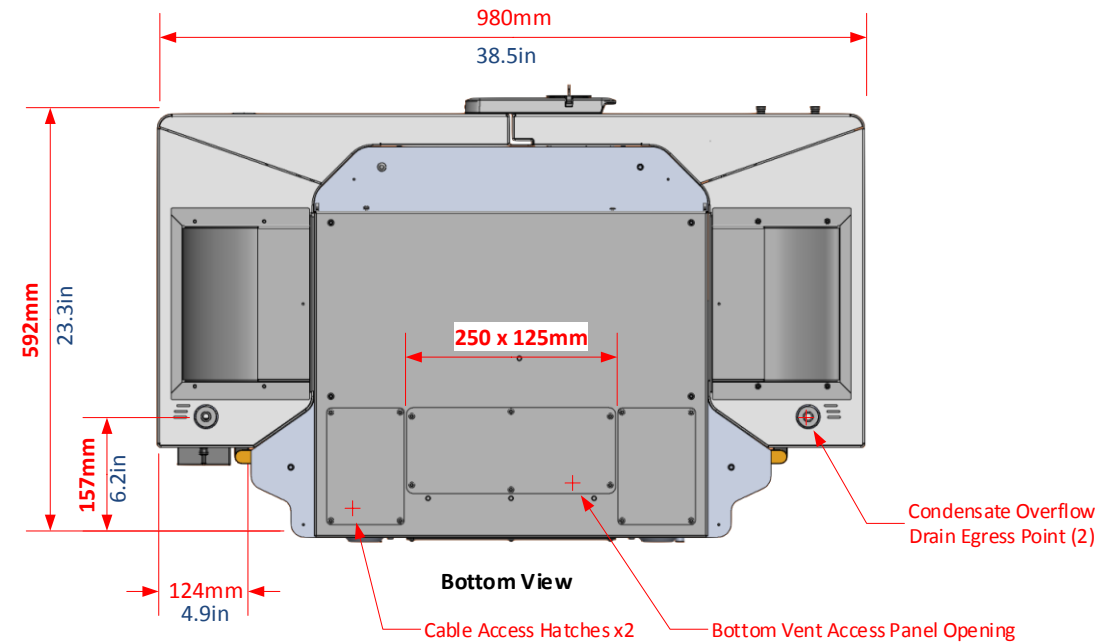

Armarac® Modula Cut Sheets

MX-800-N4X (with -EXH Exhaust Manifold option fitted)

Armarac[®] Modula Cut Sheets

MX-800-N4X (with -EXH Exhaust Manifold option fitted)

Top View

Perspective Views