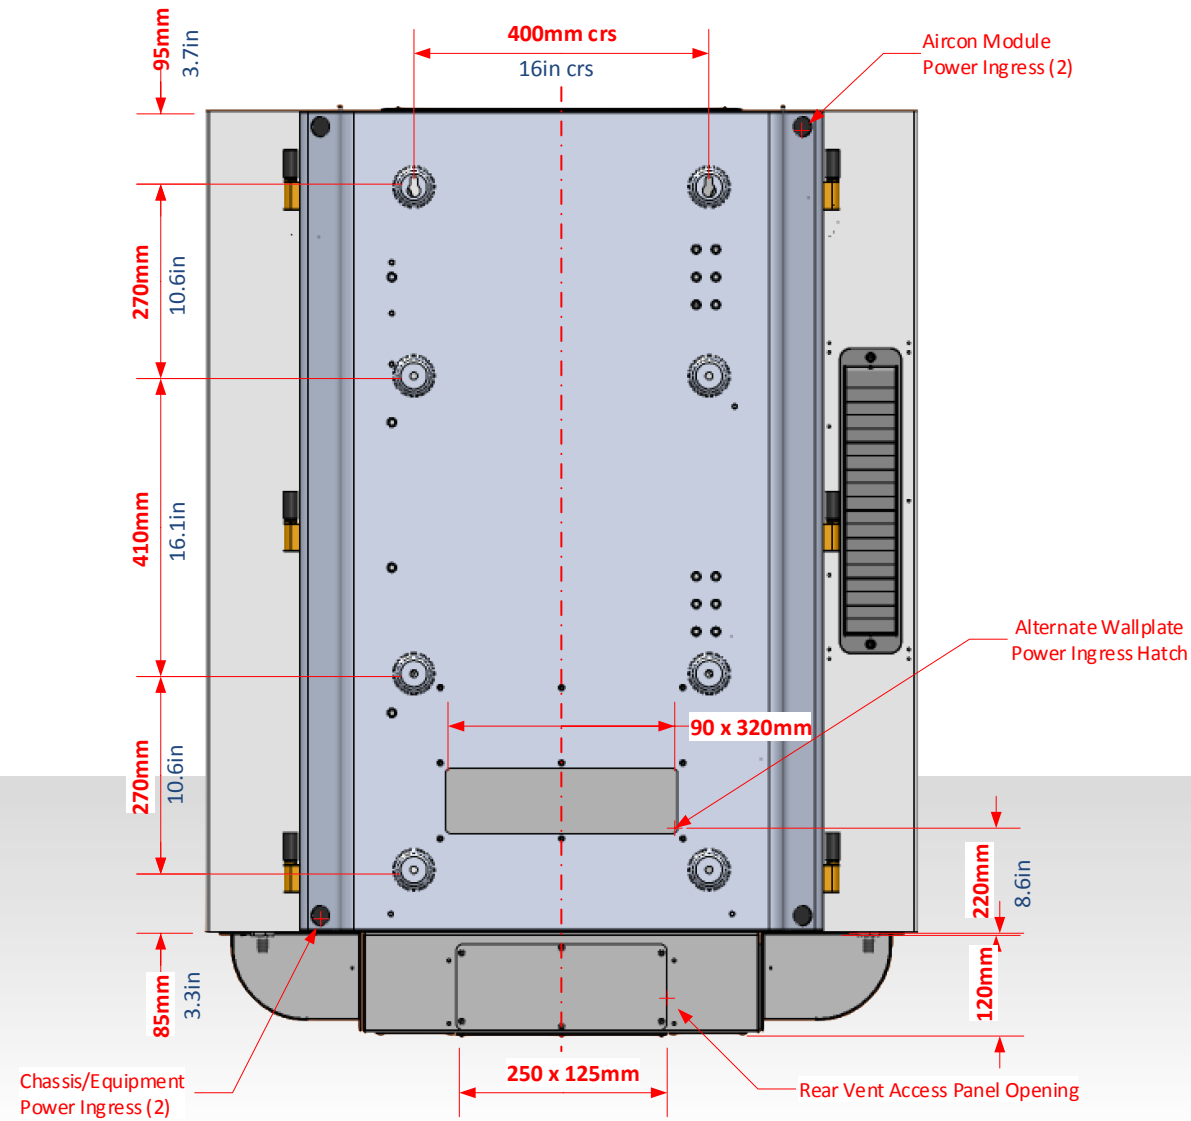

Armarac® Modula Cut Sheets

MX-800-N4X (with -EXH Exhaust Manifold option fitted)

Armarac[®] Modula Cut Sheets

MX-800-N4X (with -EXH Exhaust Manifold option fitted)

Top View

Perspective Views