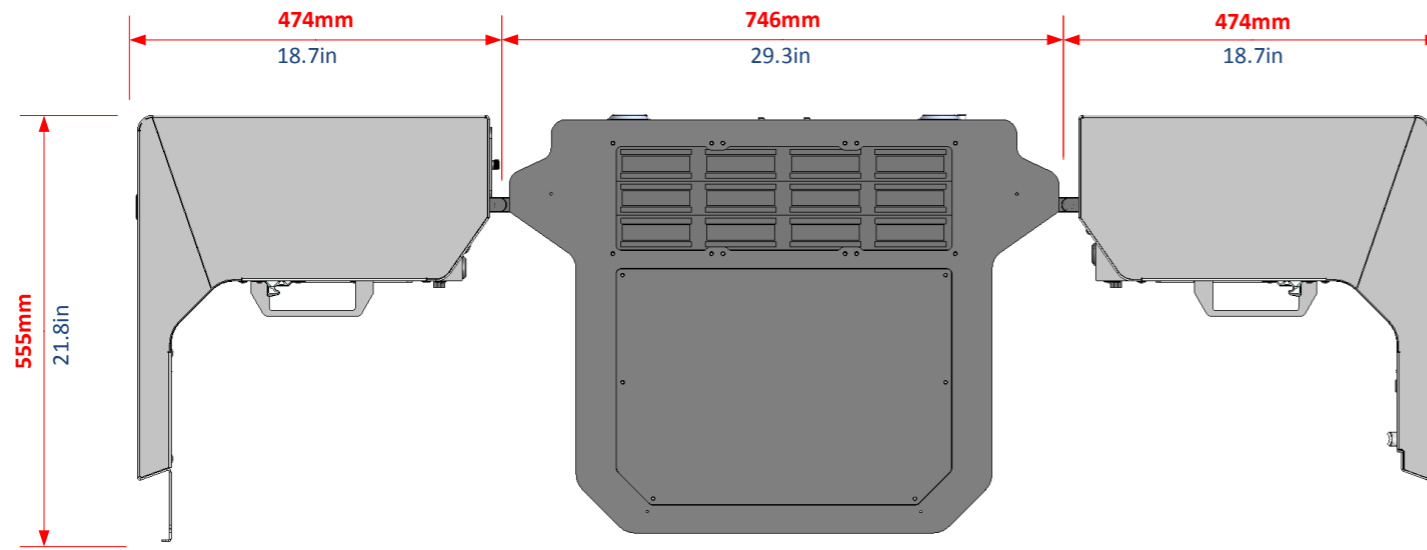

Armarac® Modula Cut Sheets

MX-800-N4X (Single Unit)

Top View

Bottom View

Perspective View

Front View

Rear View

Side View

Armarac® Modula Cut Sheets

MX-800-N4X (Single Unit)

Top View

Front View

Perspective View

Vertiblade removed
for clarity