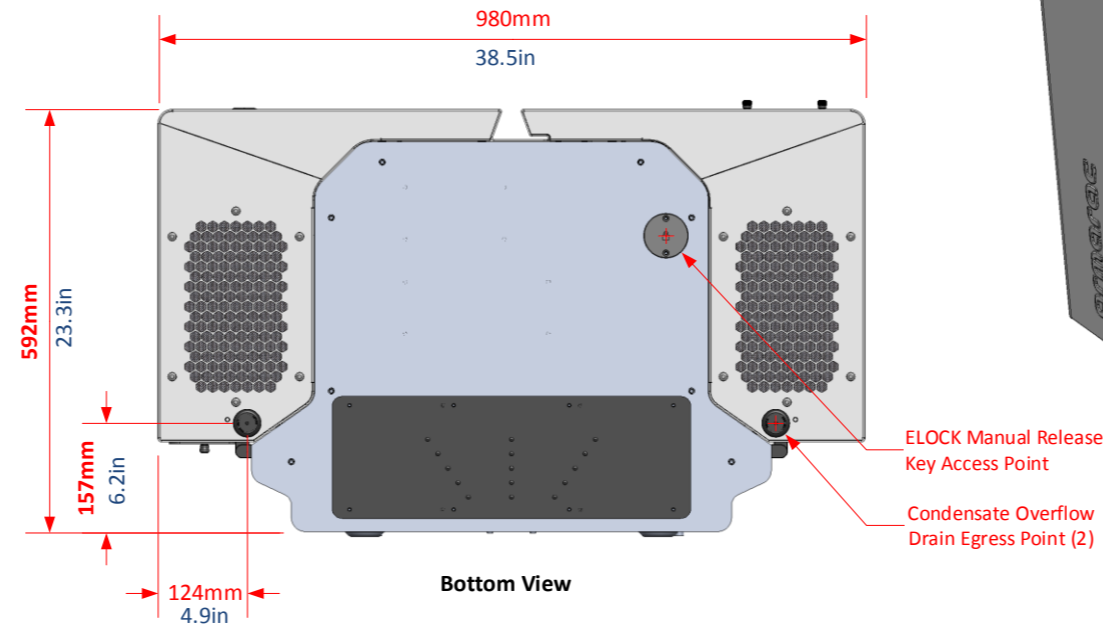

Armarac® Modula Cut Sheets

MX-800-N4X (Single Unit)

Top View

Bottom View

Perspective View

Front View

Rear View

Side View

Armarac® Modula Cut Sheets

MX-800-N4X (Single Unit)

Top View

Front View

Perspective View

Vertiblade removed
for clarity