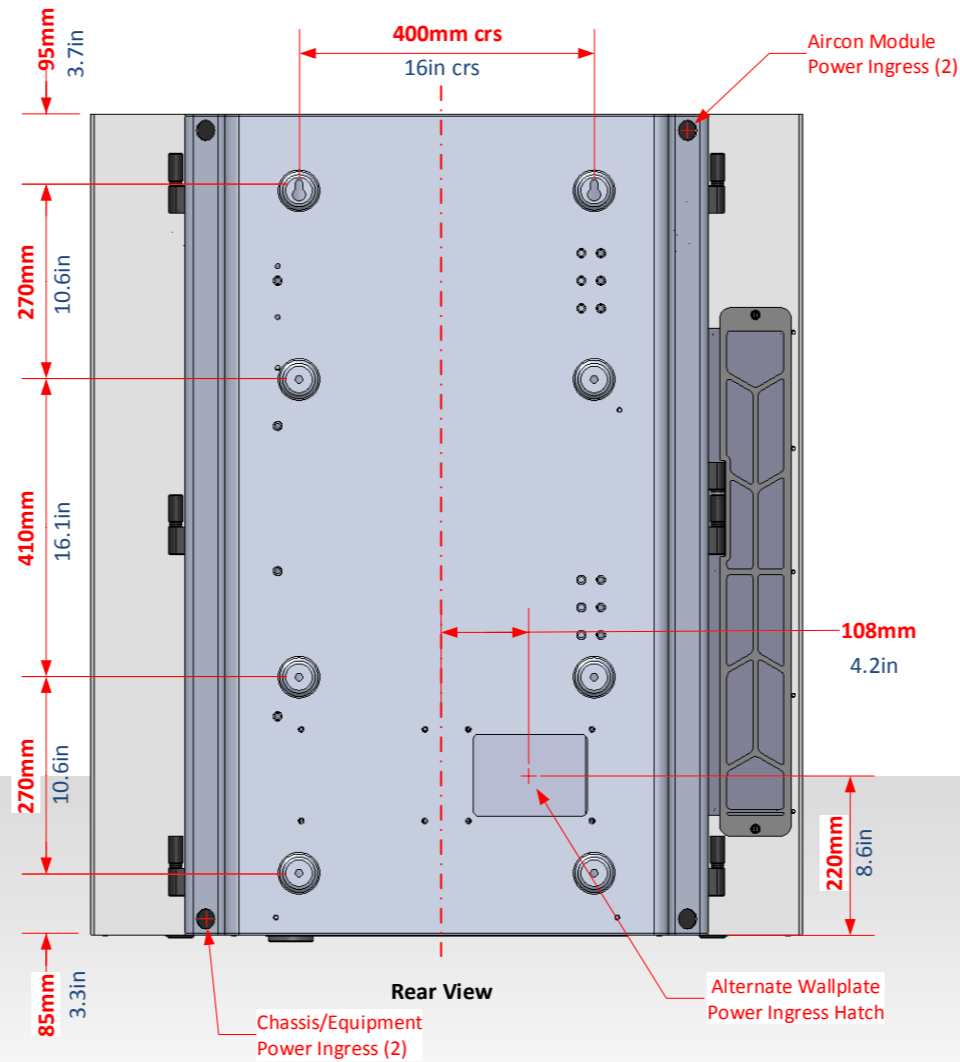

Armarac® Modula Cut Sheets

MX-800-N4X (Single Unit)

Top View

Bottom View

Perspective View

Front View

Rear View

Side View

Armarac® Modula Cut Sheets

MX-800-N4X (Single Unit)

Top View

Front View

Perspective View

Vertiblade removed
for clarity