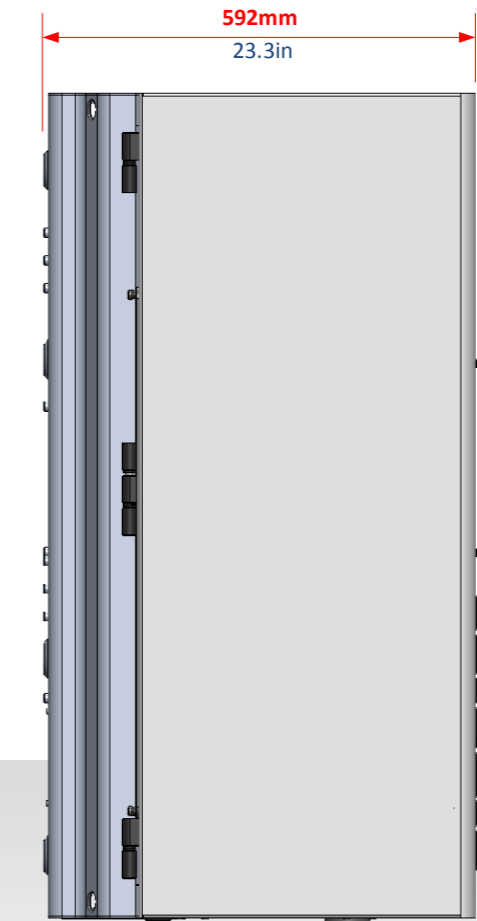

Armarac® Modula Cut Sheets

MX-800-N4X (Single Unit)

Top View

Bottom View

Perspective View

Front View

Rear View

Side View

Armarac® Modula Cut Sheets

MX-800-N4X (Single Unit)

Top View

Front View

Perspective View

Vertiblade removed
for clarity