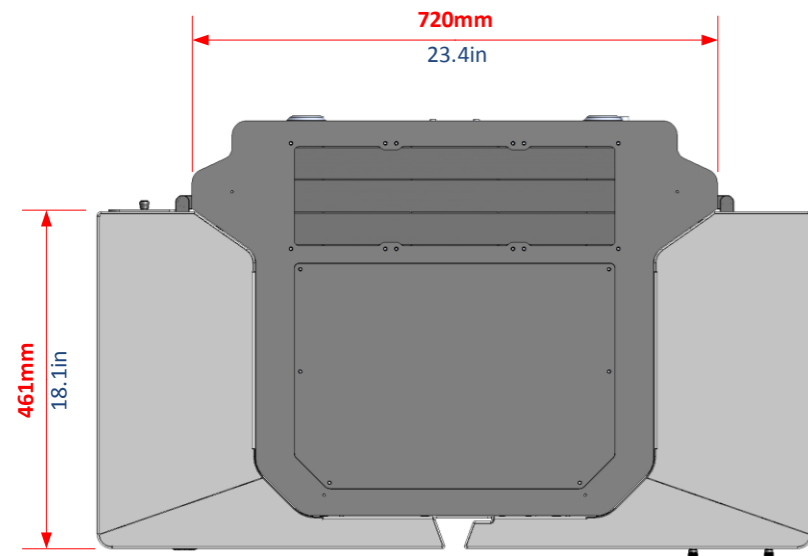

Armarac® Modula Cut Sheets

MX-800-N4X (Single Unit)

Top View

Bottom View

Perspective View

Front View

Rear View

Side View

Armarac® Modula Cut Sheets

MX-800-N4X (Single Unit)

Top View

Front View

Perspective View

Vertiblade removed
for clarity