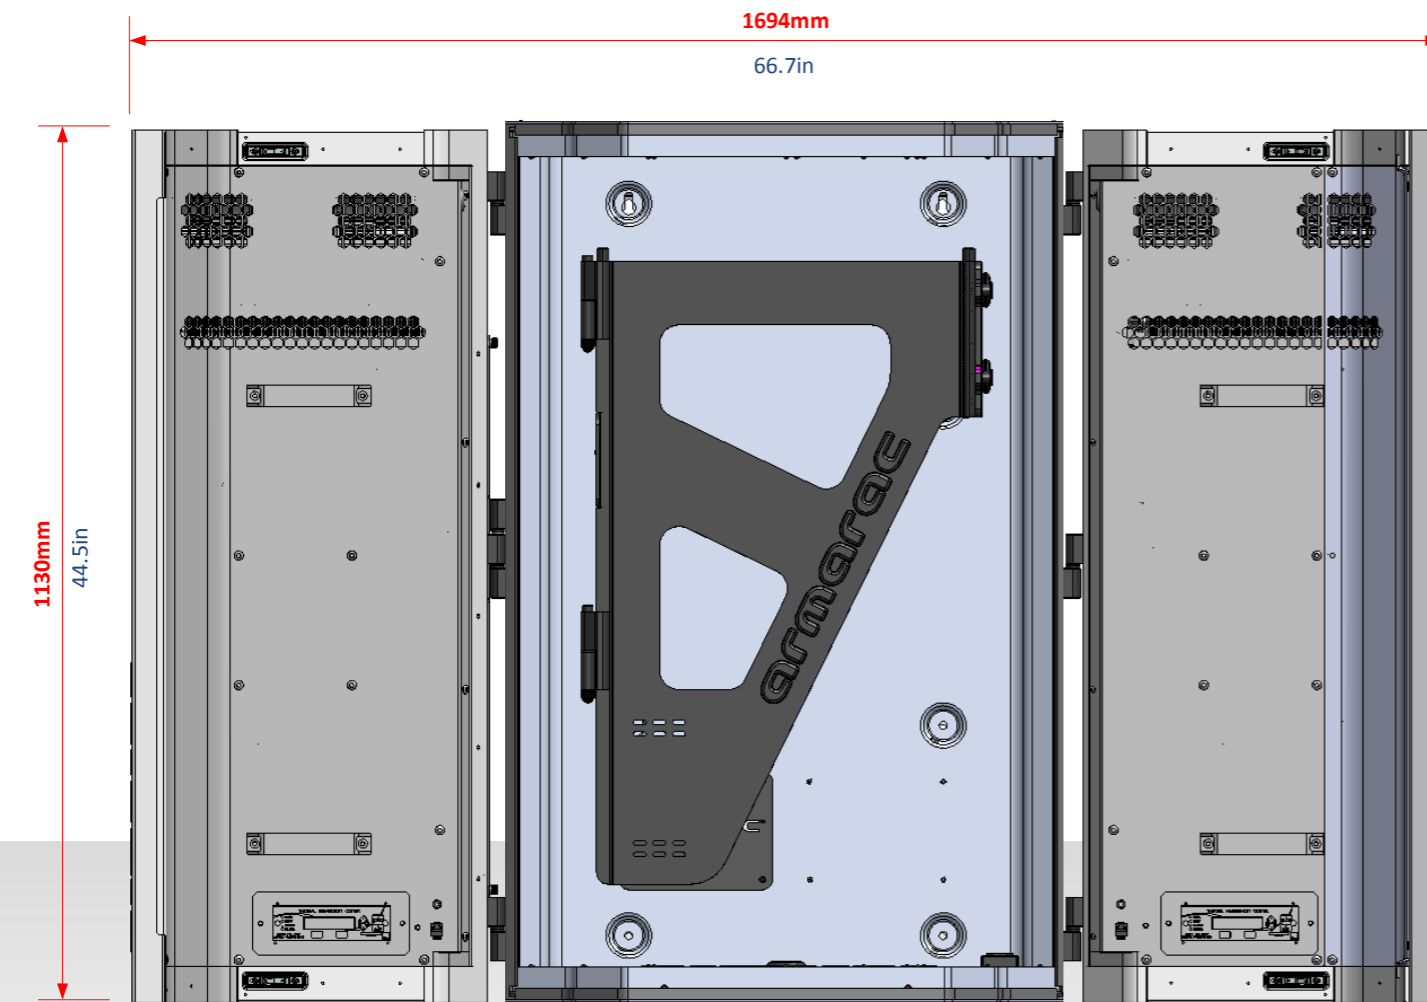

Armarac® Modula Cut Sheets

MX-800-N4X (Single Unit)

Top View

Bottom View

Perspective View

Front View

Rear View

Side View

Armarac® Modula Cut Sheets

MX-800-N4X (Single Unit)

Top View

Front View

Perspective View

Vertiblade removed
for clarity