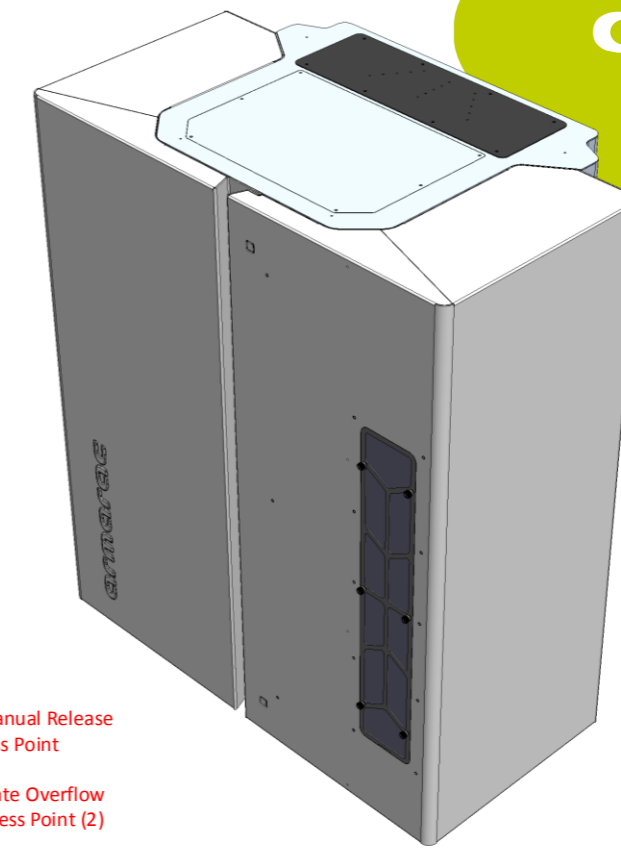

Armarac® Modula Cut Sheets

MX-800-N4X (Single Unit)

Top View

Bottom View

Perspective View

Front View

Rear View

Side View

Armarac® Modula Cut Sheets

MX-800-N4X (Single Unit)

Top View

Front View

Perspective View

Vertiblade removed
for clarity