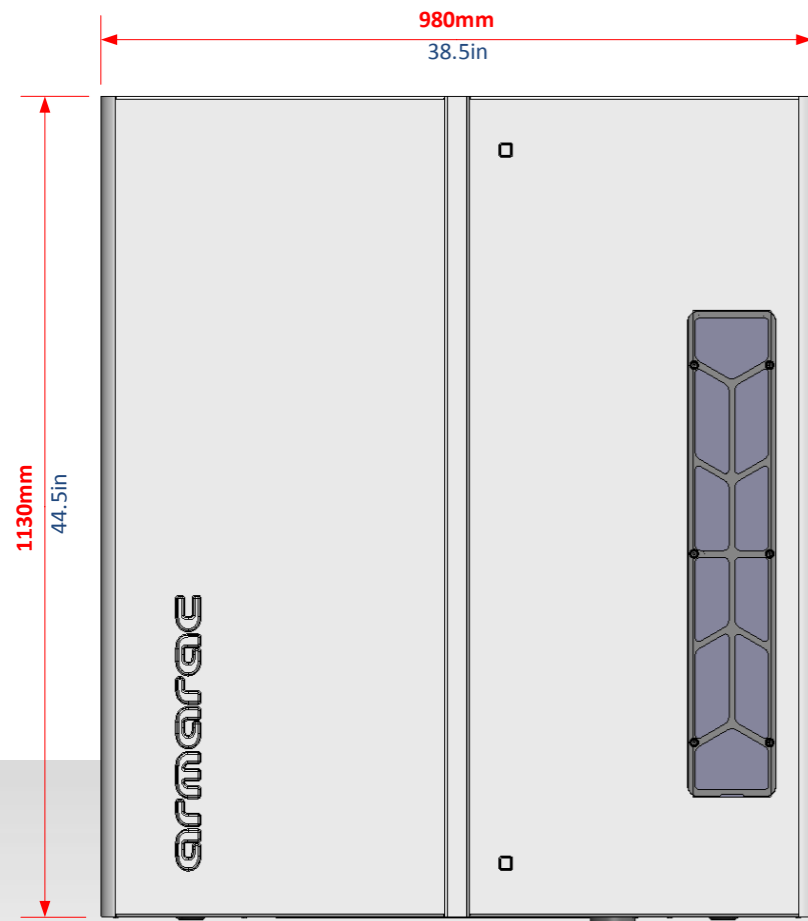

Armarac® Modula Cut Sheets

MX-800-N4X (Single Unit)

Top View

Bottom View

Perspective View

Front View

Rear View

Side View

Armarac® Modula Cut Sheets

MX-800-N4X (Single Unit)

Top View

Front View

Perspective View

Vertiblade removed
for clarity